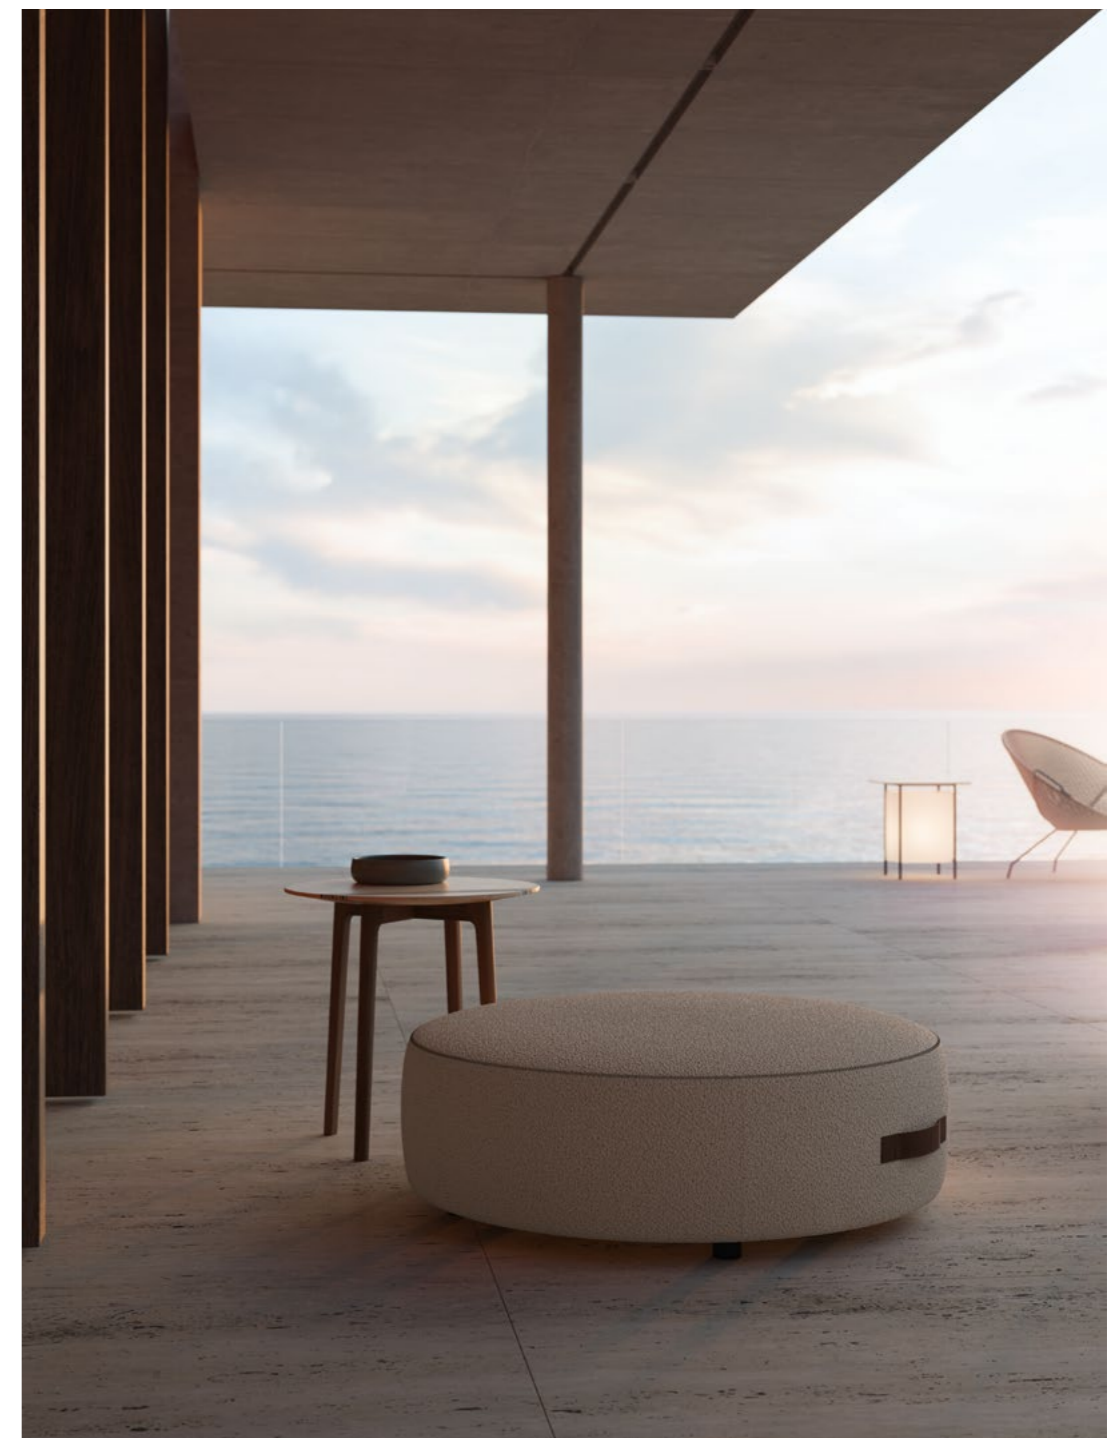

DE PADOVA
T.54 OUTDOOR *armchairs*, Fratelli Monti, Archivio Storico Bonacina 1889.
EVERYDAY LIFE POUF OUTDOOR *pouf*, Paul Smith.
EVERYDAY LIFE SIDE TABLE OUTDOOR *low table*, Paul Smith.
SEN OUTDOOR *low table*, Kensaku Oshiro.